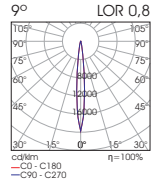

Model	CCT	CRI80 LED Source	Beam Angle	Colour	Voltage	Accessories
		80 (80)				
CONN Y 15.6W NARROW (CONN Y 15N)	2700K (27C)	1360lm	9° (VN)	Black (BL)	230VAC Non-Dimmable (230ND)	Standard (0/0) SNOOT Black (1/0) SNOOT White (2/0) Standard (1/0) Honeycomb (1/1) extras No Extras (0/0) Plastic Spike (0/1) Pole Base* (0/2) Concrete Base (0/3) Belt (0/4)
	3000K (30C)	1417lm		White (WH)	230VAC Phase Cut Dimmable (230D)	
	4000K (40C)	1496lm			48VDC PWM Dimmable (48D)	
	5000K (50C)	1513lm				

* Pole base supplied black as standard.

Ordering Code Example: CONN Y 15N-30C-80-VN-BL-230D-213