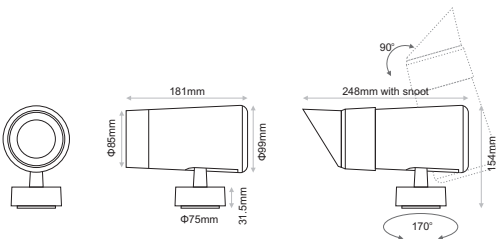

- Ingress Protection: IP66
- IK Rate: IK06
- Glare Rating: UGR <9,3 (9°)
- Dimming options: Phase Cut Dimmable, Non-Dimmable or 48VDC PWM Dimmable.
- Power cable: H05RN-F 3x0,75mm²
- Outer cable diameter: 7mm²
- Weight: 1,70kg

L80/B10 50.000h

Model	CCT	CRI80 LED Source	Beam Angle	Colour	Voltage	Accessories
		80 (80)				
CONN Y 15.6W NARROW (CONN Y 15N)	2700K (27C)	1360lm	9° (VN)	Black (BL)	230VAC Non-Dimmable (230ND)	Standard (0/0) SNOOT Black (1/0) SNOOT White (2/0) Standard (1/0) Honeycomb (1/1) extras No Extras (0/0) Plastic Spike (0/1) Pole Base* (0/2) Concrete Base (0/3) Belt (0/4)
	3000K (30C)	1417lm		White (WH)	230VAC Phase Cut Dimmable (230D)	
	4000K (40C)	1496lm			48VDC PWM Dimmable (48D)	
	5000K (50C)	1513lm				