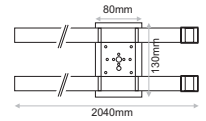

ACR.111 Pole Base Black
ACR.W062 Pole Base White